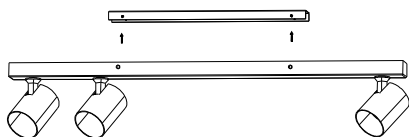

Product Name: EXO 3 LINE 70 BEIGE

Model: AZ6652

1

2

3

4

5