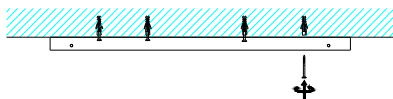

Product Name: EXO 3 LINE 70 BEIGE

Model: AZ6652

1

2

3

4

5