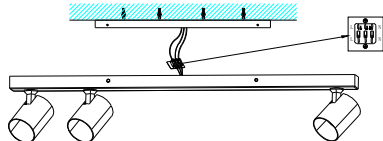

Product Name: EXO 3 LINE 70 BEIGE

Model: AZ6652

1

2

3

4

5