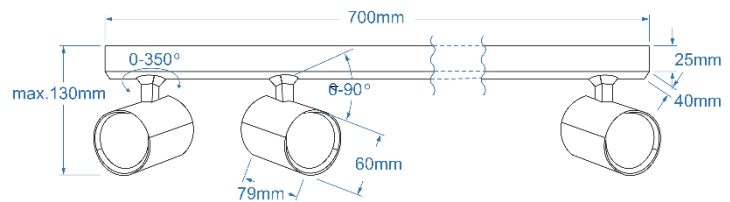

EXO 3 LINE 70 BEIGE

AZ6652, EAN 5901238466529

Product Specifications:

N/A

Line:	TECHNICAL
Type:	EXPOSED DOWNLIGHT
Adjustment:	YES
Color:	MATT BEIGE
Material:	ALUMINIUM
Light source:	3
Type of source:	GU10
Lumens:	DEPEND ON THE LIGHT SOURCE
Kelvins:	DEPEND ON THE LIGHT SOURCE
Beam angle:	DEPEND ON THE LIGHT SOURCE
Dimmable:	DEPEND ON THE LIGHT SOURCE
CCT	DEPEND ON THE LIGHT SOURCE
RGB:	DEPEND ON THE LIGHT SOURCE
CRI:	DEPEND ON THE LIGHT SOURCE
Voltage:	230 V.
Power:	3 x 50 W.
Electric shock class:	I
Protection class	IP20
Switch location	N/A
Tilt	90°
Rotation	350°

Dimensions:

Product:	height / width / length [cm.]	13 / 6 / 70
Ceiling base:	height / diameter / width / length [cm.]	2,5 / 4 / 70
Shades:	height / diameter [cm.]	8 / 6

Included

-

Azzardo Sp. z o.o.
ul. Strzeszyńska 33 60-479 Poznań,
NIP: 929-185-75-07