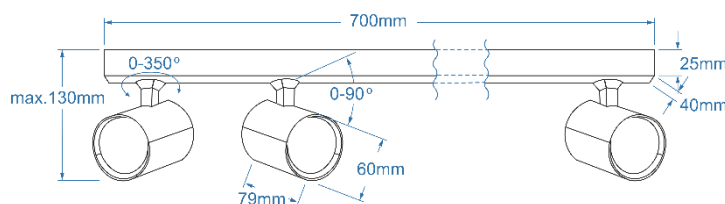

## Product Specifications:

**N/A**

Line:	TECHNICAL
Type:	EXPOSED DOWNLIGHT
Adjustment:	YES
Color:	MATT WHITE
Material:	ALUMINIUM
Light source:	3
Type of source:	GU10
Lumens:	DEPEND ON THE LIGHT SOURCE
Kelvins:	DEPEND ON THE LIGHT SOURCE
Beam angle:	DEPEND ON THE LIGHT SOURCE
Dimmable:	DEPEND ON THE LIGHT SOURCE
CCT	DEPEND ON THE LIGHT SOURCE
RGB:	DEPEND ON THE LIGHT SOURCE
CRI:	DEPEND ON THE LIGHT SOURCE
Voltage:	230 V.
Power:	3 x 50 W.
Electric shock class:	I
Protection class	IP20
Switch location	N/A
Tilt	90°
Rotation	350°

## Dimensions:

Product:	height / width / length [cm.]	13 / 6 / 70
Ceiling base:	height / diameter / width / length [cm.]	2,5 / 4 / 70
Shades:	height / diameter [cm.]	8 / 6

Included

-

Azzardo Sp. z o.o.  
ul. Strzeszyńska 33 60-479 Poznań,  
NIP: 929-185-75-07