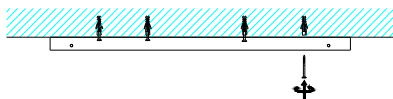

Product Name: EXO 3 LINE 70 WH

Model: AZ6651

1

2

3

4

5