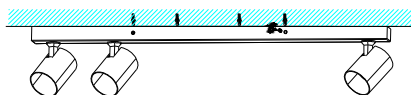

Product Name: EXO 3 LINE 70 WH

Model: AZ6651

1

2

3

4

5