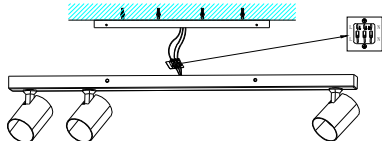

Product Name: EXO 3 LINE 70 WH

Model: AZ6651

1

2

3

4

5