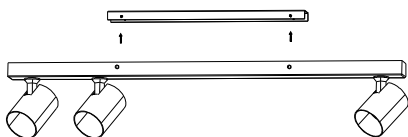

Product Name: EXO 3 LINE 70 WH

Model: AZ6651

1

2

3

4

5