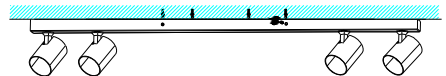

Product Name: EXO 4 LINE 120 BEIGE

Model: AZ6655

1

2

3

4

5