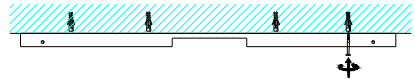

Product Name: EXO 4 LINE 120 BEIGE

Model: AZ6655

1

2

3

4

5