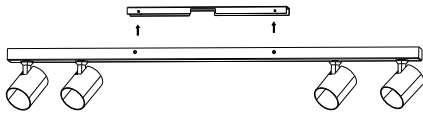

Product Name: EXO 4 LINE 120 BEIGE

Model: AZ6655

1

2

3

4

5