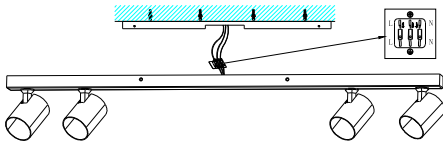

Product Name: EXO 4 LINE 120 BEIGE

Model: AZ6655

1

2

3

4

5