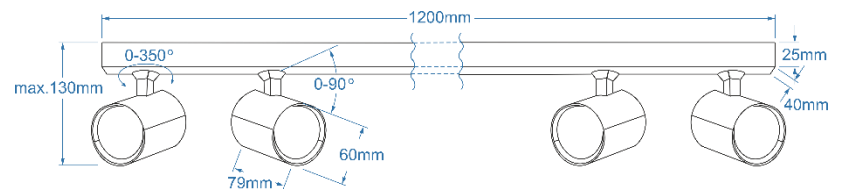

## Product Specifications:

N/A

Line:	TECHNICAL
Type:	EXPOSED DOWNLIGHT
Adjustment:	YES
Color:	MATT BEIGE
Material:	ALUMINIUM
Light source:	4
Type of source:	GU10
Lumens:	DEPEND ON THE LIGHT SOURCE
Kelvins:	DEPEND ON THE LIGHT SOURCE
Beam angle:	DEPEND ON THE LIGHT SOURCE
Dimmable:	DEPEND ON THE LIGHT SOURCE
CCT	DEPEND ON THE LIGHT SOURCE
RGB:	DEPEND ON THE LIGHT SOURCE
CRI:	DEPEND ON THE LIGHT SOURCE
Voltage:	230 V.
Power:	4 x 50 W.
Electric shock class:	I
Protection class	IP20
Switch location	N/A
Tilt	90°
Rotation	350°

## Dimensions:

Product:	height / width / length [cm.]	13 / 11,5 / 123
Ceiling base:	height / diameter / width / length [cm.]	2,5 / 4 / 120
Shades:	height / diameter [cm.]	8 / 6

Included

-

Azzardo Sp. z o.o.  
ul. Strzeszyńska 33 60-479 Poznań,  
NIP: 929-185-75-07