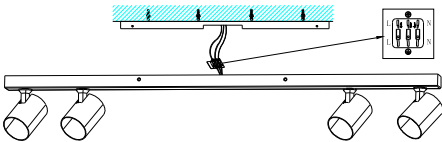

Product Name: EXO 4 LINE 120 BK

Model: AZ6653

1

2

3

4

5