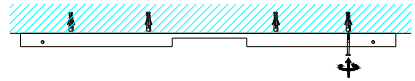

Product Name: EXO 4 LINE 120 BK

Model: AZ6653

1

2

3

4

5