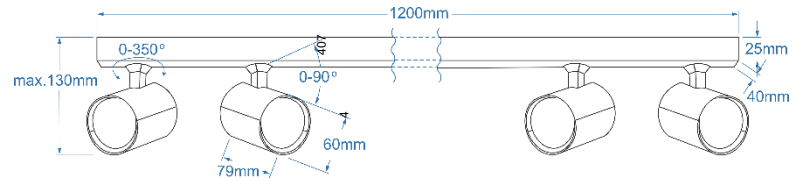

EXO 4 LINE 120 BK

AZ6653, EAN 5901238466536

Product Specifications:

N/A

Line:	TECHNICAL
Type:	EXPOSED DOWNLIGHT
Adjustment:	YES
Color:	MATT BLACK
Material:	ALUMINIUM
Light source:	4
Type of source:	GU10
Lumens:	DEPEND ON THE LIGHT SOURCE
Kelvins:	DEPEND ON THE LIGHT SOURCE
Beam angle:	DEPEND ON THE LIGHT SOURCE
Dimmable:	DEPEND ON THE LIGHT SOURCE
CCT	DEPEND ON THE LIGHT SOURCE
RGB:	DEPEND ON THE LIGHT SOURCE
CRI:	DEPEND ON THE LIGHT SOURCE
Voltage:	230 V.
Power:	4 x 50 W.
Electric shock class:	I
Protection class	IP20
Switch location	N/A
Tilt	90°
Rotation	350°

Dimensions:

Product:	height / width / length [cm.]	13 / 11,5 / 123
Ceiling base:	height / diameter / width / length [cm.]	2,5 / 4 / 120
Shades:	height / diameter [cm.]	8 / 6

Included

-

Azzardo Sp. z o.o.
ul. Strzeszyńska 33 60-479 Poznań,
NIP: 929-185-75-07