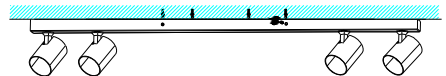

Product Name: EXO 4 LINE 120 WH

Model: AZ6654

1

2

3

4

5