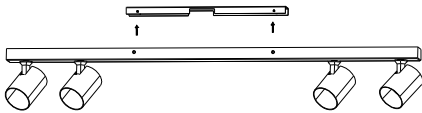

Product Name: EXO 4 LINE 120 WH

Model: AZ6654

1

2

3

4

5