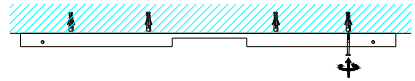

Product Name: EXO 4 LINE 120 WH

Model: AZ6654

1

2

3

4

5