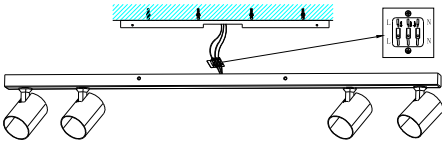

Product Name: EXO 4 LINE 120 WH

Model: AZ6654

1

2

3

4

5