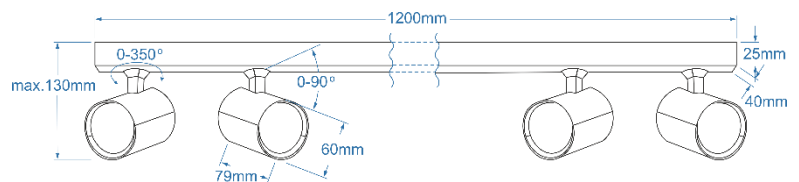

EXO 4 LINE 120 WH

AZ6654, EAN 5901238466543

Product Specifications:

N/A

Line:	TECHNICAL
Type:	EXPOSED DOWNLIGHT
Adjustment:	YES
Color:	MATT WHITE
Material:	ALUMINIUM
Light source:	4
Type of source:	GU10
Lumens:	DEPEND ON THE LIGHT SOURCE
Kelvins:	DEPEND ON THE LIGHT SOURCE
Beam angle:	DEPEND ON THE LIGHT SOURCE
Dimmable:	DEPEND ON THE LIGHT SOURCE
CCT	DEPEND ON THE LIGHT SOURCE
RGB:	DEPEND ON THE LIGHT SOURCE
CRI:	DEPEND ON THE LIGHT SOURCE
Voltage:	230 V.
Power:	4 x 50 W.
Electric shock class:	I
Protection class	IP20
Switch location	N/A
Tilt	90°
Rotation	350°

Dimensions:

Product:	height / width / length [cm.]	13 / 11,5 / 123
Ceiling base:	height / diameter / width / length [cm.]	2,5 / 4 / 120
Shades:	height / diameter [cm.]	8 / 6

Included

-

Azzardo Sp. z o.o.
ul. Strzeszyńska 33 60-479 Poznań,
NIP: 929-185-75-07