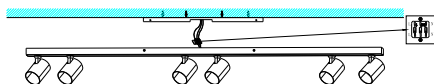

Product Name: EXO 6 LINE 200 BEIGE

Model: AZ6658

1

2

3

4

5