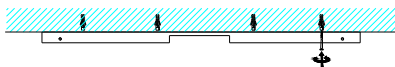

Product Name: EXO 6 LINE 200 BEIGE

Model: AZ6658

1

2

3

4

5