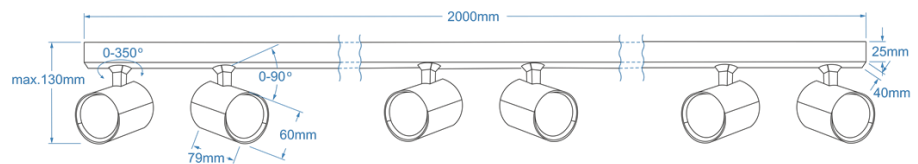

EXO 6 LINE 200 BEIGE

AZ6658, EAN 5901238466581

Product Specifications:

N/A

Line:	TECHNICAL
Type:	EXPOSED DOWNLIGHT
Adjustment:	YES
Color:	MATT BEIGE
Material:	ALUMINIUM
Light source:	6
Type of source:	GU10
Lumens:	DEPEND ON THE LIGHT SOURCE
Kelvins:	DEPEND ON THE LIGHT SOURCE
Beam angle:	DEPEND ON THE LIGHT SOURCE
Dimmable:	DEPEND ON THE LIGHT SOURCE
CCT	DEPEND ON THE LIGHT SOURCE
RGB:	DEPEND ON THE LIGHT SOURCE
CRI:	DEPEND ON THE LIGHT SOURCE
Voltage:	230 V.
Power:	6 x 50 W.
Electric shock class:	I
Protection class	IP20
Switch location	N/A
Tilt	90°
Rotation	350°

Dimensions:

Product:	height / width / length [cm.]	13 / 6 / 200
Ceiling base:	height / diameter / width / length [cm.]	2,5 / 4 / 200
Shades:	height / diameter [cm.]	8 / 6

Included

-

Azzardo Sp. z o.o.
ul. Strzeszyńska 33 60-479 Poznań,
NIP: 929-185-75-07