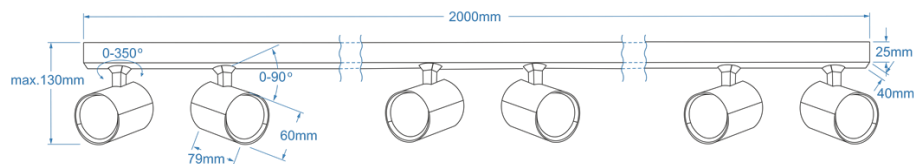

EXO 6 LINE 200 BK

AZ6656, EAN 5901238466567

Product Specifications:

N/A

Line:	TECHNICAL
Type:	EXPOSED DOWNLIGHT
Adjustment:	YES
Color:	MATT BLACK
Material:	ALUMINIUM
Light source:	6
Type of source:	GU10
Lumens:	DEPEND ON THE LIGHT SOURCE
Kelvins:	DEPEND ON THE LIGHT SOURCE
Beam angle:	DEPEND ON THE LIGHT SOURCE
Dimmable:	DEPEND ON THE LIGHT SOURCE
CCT	DEPEND ON THE LIGHT SOURCE
RGB:	DEPEND ON THE LIGHT SOURCE
CRI:	DEPEND ON THE LIGHT SOURCE
Voltage:	230 V.
Power:	6 x 50 W.
Electric shock class:	I
Protection class	IP20
Switch location	N/A
Tilt	90°
Rotation	350°

Dimensions:

Product:	height / width / length [cm.]	13 / 6 / 200
Ceiling base:	height / diameter / width / length [cm.]	2,5 / 4 / 200
Shades:	height / diameter [cm.]	8 / 6

Included

-

Azzardo Sp. z o.o.
ul. Strzeszyńska 33 60-479 Poznań,
NIP: 929-185-75-07