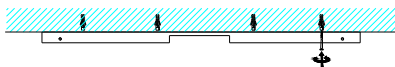

Product Name: EXO 6 LINE 200 WH

Model: AZ6657

1

2

3

4

5