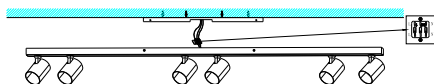

Product Name: EXO 6 LINE 200 WH

Model: AZ6657

1

2

3

4

5