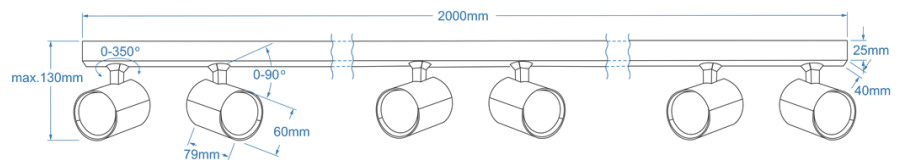

EXO 6 LINE 200 WH

AZ6657, EAN 5901238466574

Product Specifications:

N/A

Line:	TECHNICAL
Type:	EXPOSED DOWNLIGHT
Adjustment:	YES
Color:	MATT WHITE
Material:	ALUMINIUM
Light source:	6
Type of source:	GU10
Lumens:	DEPEND ON THE LIGHT SOURCE
Kelvins:	DEPEND ON THE LIGHT SOURCE
Beam angle:	DEPEND ON THE LIGHT SOURCE
Dimmable:	DEPEND ON THE LIGHT SOURCE
CCT	DEPEND ON THE LIGHT SOURCE
RGB:	DEPEND ON THE LIGHT SOURCE
CRI:	DEPEND ON THE LIGHT SOURCE
Voltage:	230 V.
Power:	6 x 50 W.
Electric shock class:	I
Protection class	IP20
Switch location	N/A
Tilt	90°
Rotation	350°

Dimensions:

Product:	height / width / length [cm.]	13 / 6 / 200
Ceiling base:	height / diameter / width / length [cm.]	2,5 / 4 / 200
Shades:	height / diameter [cm.]	8 / 6

Included

-

Azzardo Sp. z o.o.
ul. Strzeszyńska 33 60-479 Poznań,
NIP: 929-185-75-07