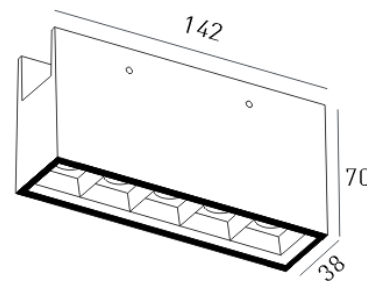

TRACK IP65 LIDO 10W 4000K BK

AZ6950, EAN 5901238469506

Product Specifications:

Line:	TRACK
Type:	TRACK LAMPS
Type of track:	OUTDOOR IP65
Possible Adjustment:	NO
Color:	MATT BLACK
Material:	ALUMINIUM / GLASS
Light source:	1
Type of source:	LED INTEGRATED
Lumens:	600 LM.
Kelvins:	4000 K.
Beam angle:	40°
Dimmable:	OPTION
CCT:	NO
RGB:	NO
CRI:	≥ 90
Voltage:	= 48 V.
Power:	10 W.
Electric shock class:	III
Protection class:	IP65
Operating temperature:	-20 °C ~ 45 °C
Switch location:	N/A
Tilt:	N/A
Rotation:	N/A

Dimensions:

Product:	height / width / length [cm.]	7 / 4 / 14
Mounting inlet:	depth / width / length [cm.]	- / - / -
Shade:	height / width / length [cm.]	4,6 / 4 / 14

Included

-

Azzardo Sp. z o.o.
ul. Strzeszyńska 33 60-479 Poznań,
NIP: 929-185-75-07