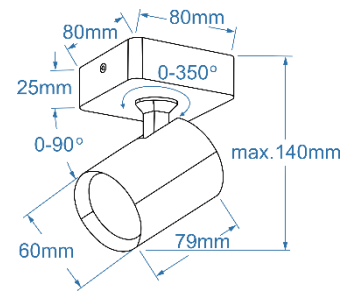

## Product Specifications:

N/A

Line:	TECHNICAL
Type:	EXPOSED DOWNLIGHT
Adjustment:	YES
Color:	MATT BEIGE
Material:	ALUMINIUM
Light source:	1
Type of source:	GU10
Lumens:	DEPEND ON THE LIGHT SOURCE
Kelvins:	DEPEND ON THE LIGHT SOURCE
Beam angle:	DEPEND ON THE LIGHT SOURCE
Dimmable:	DEPEND ON THE LIGHT SOURCE
CCT	DEPEND ON THE LIGHT SOURCE
RGB:	DEPEND ON THE LIGHT SOURCE
CRI:	DEPEND ON THE LIGHT SOURCE
Voltage:	230 V.
Power:	1 x 50 W.
Electric shock class:	I
Protection class	IP20
Switch location	N/A
Tilt	90°
Rotation	350°

## Dimensions:

Product:	height / width / length [cm.]	14 / 9,5 / 9,5
Ceiling base:	height / diameter / width / length [cm.]	2,5 / 8 / 8
Shades:	height / diameter [cm.]	8 / 6

Included

-

Azzardo Sp. z o.o.  
ul. Strzeszyńska 33 60-479 Poznań,  
NIP: 929-185-75-07