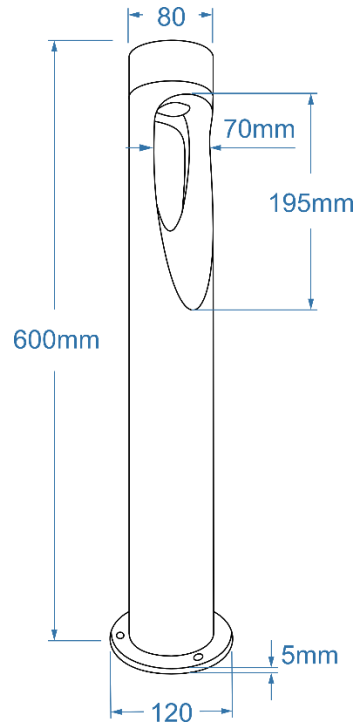

VILAGIO 60 IP65 4000K BEIGE

AZ7136, EAN 5901238471363

Product Specifications

Line:	OUTDOOR
Type:	FLOOR
Possible:	NO
Color:	MATT BEIGE
Material:	ALUMINIUM
Light source:	1
Type of source:	LED INTEGRATED
Lumens:	350 LM.
Kelvins:	4000 K.
Beam angle:	-
Dimmable:	NO
CCT:	NO
RGB:	NO
CRI:	≥ 80
Voltage:	~ 230 V.
Power:	6 W.
Electric shock class:	I
Protection class:	IP65
Switch location:	N/A
Tilt:	N/A
Rotation:	N/A

Dimensions

Product:	height / width / length [cm.]	60 / 12 / -
Floor base:	height / diameter / length [cm.]	0,5 / 12 / -
Shade:	height / diameter / length [cm.]	- / - / -

Included

-

Azzardo Sp. z o.o.
ul. Strzeszyńska 33 60-479 Poznań,
NIP: 929-185-75-07