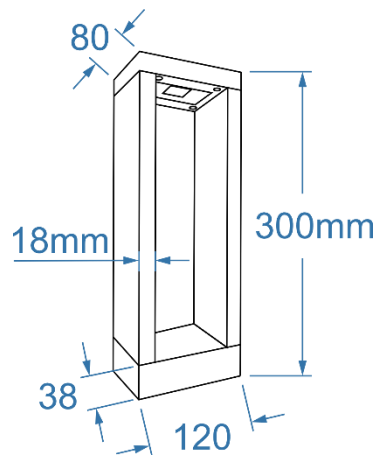

CAVALIO 30 IP65 3000K DGR

AZ7138, EAN 5901238471387

Product Specifications:

Line:	OUTDOOR
Type:	FLOOR
Possible:	NO
Color:	MATT DARK GREY
Material:	ALUMINIUM
Light source:	1
Type of source:	LED INTEGRATED
Lumens:	500 LM.
Kelvins:	3000 K.
Beam angle:	-
Dimmable:	NO
CCT:	NO
RGB:	NO
CRI:	≥ 90
Voltage:	~ 230 V.
Power:	10 W.
Electric shock class:	I
Protection class:	IP65
Switch location:	N/A
Tilt:	N/A
Rotation:	N/A

Dimensions:

Product:	height / width / length [cm.]	30 / 12 / 8
Floor base:	height / width / length [cm.]	4 / 12 / 8
Shade:	height / width / length [cm.]	2 / 12 / 8

Included

-

Azzardo Sp. z o.o.
ul. Strzeszyńska 33 60-479 Poznań,
NIP: 929-185-75-07