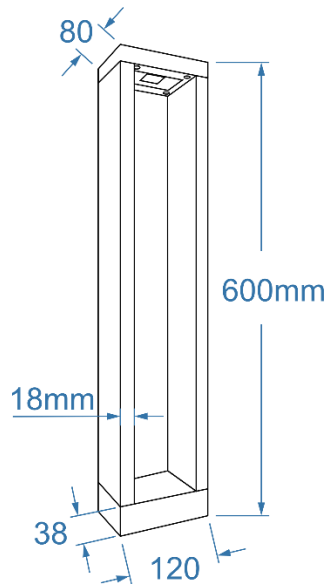

CAVALIO 60 IP65 3000K DGR

AZ7139, EAN 5901238471394

Product Specifications:

Line:	OUTDOOR
Type:	FLOOR
Possible:	NO
Color:	MATT DARK GREY
Material:	ALUMINIUM
Light source:	1
Type of source:	LED INTEGRATED
Lumens:	500 LM.
Kelvins:	3000 K.
Beam angle:	-
Dimmable:	NO
CCT:	NO
RGB:	NO
CRI:	≥ 90
Voltage:	~ 230 V.
Power:	10 W.
Electric shock class:	I
Protection class:	IP65
Switch location:	N/A
Tilt:	N/A
Rotation:	N/A

Dimensions:

Product:	height / width / length [cm.]	60 / 12 / 8
Floor base:	height / width / length [cm.]	4 / 12 / 8
Shade:	height / width / length [cm.]	2 / 12 / 8

Included

-

Azzardo Sp. z o.o.
ul. Strzeszyńska 33 60-479 Poznań,
NIP: 929-185-75-07