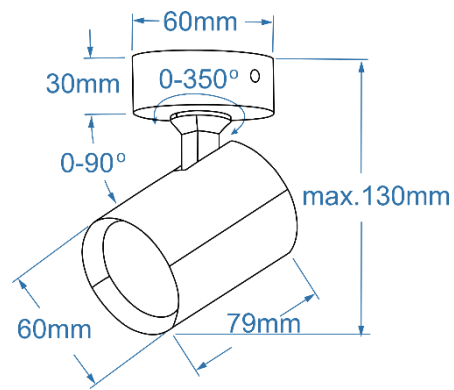

EXO 1 R WH

AZ7211, EAN 5901238472117

Product Specifications:

N/A

Line:	TECHNICAL
Type:	EXPOSED DOWNLIGHT
Adjustment:	YES
Color:	MATT WHITE
Material:	ALUMINIUM
Light source:	1
Type of source:	GU10
Lumens:	DEPEND ON THE LIGHT SOURCE
Kelvins:	DEPEND ON THE LIGHT SOURCE
Beam angle:	DEPEND ON THE LIGHT SOURCE
Dimmable:	DEPEND ON THE LIGHT SOURCE
CCT	DEPEND ON THE LIGHT SOURCE
RGB:	DEPEND ON THE LIGHT SOURCE
CRI:	DEPEND ON THE LIGHT SOURCE
Voltage:	230 V.
Power:	1 x 50 W.
Electric shock class:	I
Protection class	IP20
Switch location	N/A
Tilt	90°
Rotation	350°

Dimensions:

Product:	height / width / length [cm.]	13 / 10 / 8,5
Ceiling base:	height / diameter [cm.]	3 / 6
Shade:	height / diameter [cm.]	8 / 6

Included

-

Azzardo Sp. z o.o.
ul. Strzeszyńska 33 60-479 Poznań,
NIP: 929-185-75-07