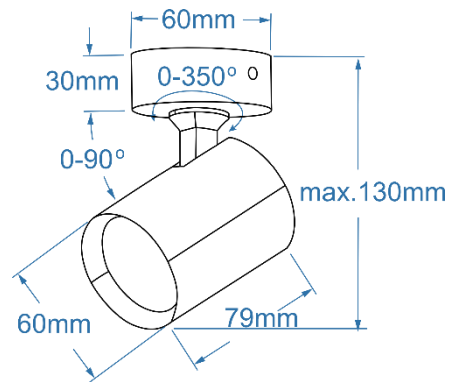

## Product Specifications:

N/A

Line:	TECHNICAL
Type:	EXPOSED DOWNLIGHT
Adjustment:	YES
Color:	MATT BEIGE
Material:	ALUMINIUM
Light source:	1
Type of source:	GU10
Lumens:	DEPEND ON THE LIGHT SOURCE
Kelvins:	DEPEND ON THE LIGHT SOURCE
Beam angle:	DEPEND ON THE LIGHT SOURCE
Dimmable:	DEPEND ON THE LIGHT SOURCE
CCT	DEPEND ON THE LIGHT SOURCE
RGB:	DEPEND ON THE LIGHT SOURCE
CRI:	DEPEND ON THE LIGHT SOURCE
Voltage:	230 V.
Power:	1 x 50 W.
Electric shock class:	I
Protection class	IP20
Switch location	N/A
Tilt	90°
Rotation	350°

## Dimensions:

Product:	height / width / length [cm.]	13 / 10 / 8,5
Ceiling base:	height / diameter [cm.]	3 / 6
Shade:	height / diameter [cm.]	8 / 6

Included

-

Azzardo Sp. z o.o.  
ul. Strzeszyńska 33 60-479 Poznań,  
NIP: 929-185-75-07