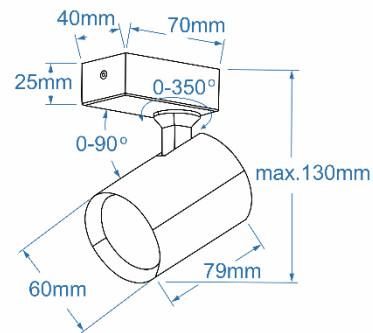

## Product Specifications:

N/A

Line:	TECHNICAL
Type:	EXPOSED DOWNLIGHT
Adjustment:	YES
Color:	MATT BLACK
Material:	ALUMINIUM
Light source:	1
Type of source:	GU10
Lumens:	DEPEND ON THE LIGHT SOURCE
Kelvins:	DEPEND ON THE LIGHT SOURCE
Beam angle:	DEPEND ON THE LIGHT SOURCE
Dimmable:	DEPEND ON THE LIGHT SOURCE
CCT	DEPEND ON THE LIGHT SOURCE
RGB:	DEPEND ON THE LIGHT SOURCE
CRI:	DEPEND ON THE LIGHT SOURCE
Voltage:	230 V.
Power:	1 x 50 W.
Electric shock class:	I
Protection class	IP20
Switch location	N/A
Tilt	90°
Rotation	350°

## Dimensions:

Product:	height / width / length [cm.]	13 / 11 / 8
Ceiling base:	height / diameter / width / length [cm.]	2,5 / 4 / 7
Shades:	height / diameter [cm.]	8 / 6

Included

-

Azzardo Sp. z o.o.  
ul. Strzeszyńska 33 60-479 Poznań,  
NIP: 929-185-75-07