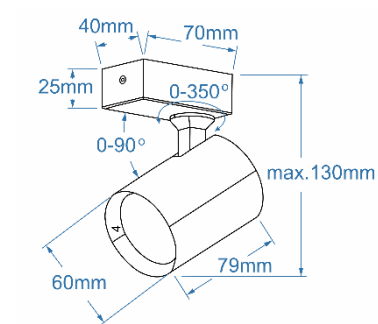

EXO 1 LINE WH

AZ7214, EAN 5901238472148

Product Specifications:

N/A

| | |
|-----------------------|----------------------------|
| Line: | TECHNICAL |
| Type: | EXPOSED DOWNLIGHT |
| Adjustment: | YES |
| Color: | MATT WHITE |
| Material: | ALUMINIUM |
| Light source: | 1 |
| Type of source: | GU10 |
| Lumens: | DEPEND ON THE LIGHT SOURCE |
| Kelvins: | DEPEND ON THE LIGHT SOURCE |
| Beam angle: | DEPEND ON THE LIGHT SOURCE |
| Dimmable: | DEPEND ON THE LIGHT SOURCE |
| CCT | DEPEND ON THE LIGHT SOURCE |
| RGB: | DEPEND ON THE LIGHT SOURCE |
| CRI: | DEPEND ON THE LIGHT SOURCE |
| Voltage: | 230 V. |
| Power: | 1 x 50 W. |
| Electric shock class: | I |
| Protection class | IP20 |
| Switch location | N/A |
| Tilt | 90° |
| Rotation | 350° |

Dimensions:

| | | |
|---------------|--|-------------|
| Product: | height / width / length [cm.] | 13 / 11 / 8 |
| Ceiling base: | height / diameter / width / length [cm.] | 2,5 / 4 / 7 |
| Shades: | height / diameter [cm.] | 8 / 6 |