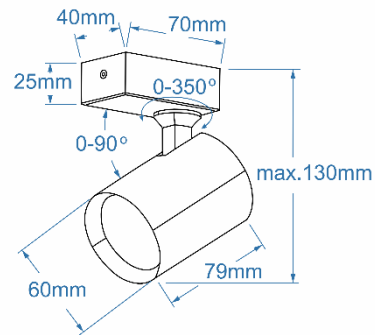

EXO 1 LINE BEIGE

AZ7215, EAN 5901238472155

Product Specifications:

N/A

Line:	TECHNICAL
Type:	EXPOSED DOWNLIGHT
Adjustment:	YES
Color:	MATT BEIGE
Material:	ALUMINIUM
Light source:	1
Type of source:	GU10
Lumens:	DEPEND ON THE LIGHT SOURCE
Kelvins:	DEPEND ON THE LIGHT SOURCE
Beam angle:	DEPEND ON THE LIGHT SOURCE
Dimmable:	DEPEND ON THE LIGHT SOURCE
CCT	DEPEND ON THE LIGHT SOURCE
RGB:	DEPEND ON THE LIGHT SOURCE
CRI:	DEPEND ON THE LIGHT SOURCE
Voltage:	230 V.
Power:	1 x 50 W.
Electric shock class:	I
Protection class	IP20
Switch location	N/A
Tilt	90°
Rotation	350°

Dimensions:

Product:	height / width / length [cm.]	13 / 11 / 8
Ceiling base:	height / diameter / width / length [cm.]	2,5 / 4 / 7
Shades:	height / diameter [cm.]	8 / 6

Included

-

Azzardo Sp. z o.o.
ul. Strzeszyńska 33 60-479 Poznań,
NIP: 929-185-75-07