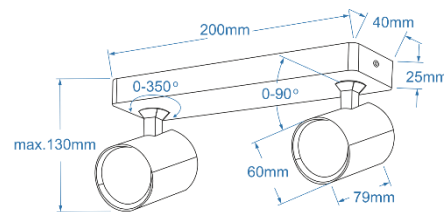

EXO 2 LINE 20 BK

AZ7216, EAN 5901238472162

Product Specifications:

N/A

Line:	TECHNICAL
Type:	EXPOSED DOWNLIGHT
Adjustment:	YES
Color:	MATT BLACK
Material:	ALUMINIUM
Light source:	2
Type of source:	GU10
Lumens:	DEPEND ON THE LIGHT SOURCE
Kelvins:	DEPEND ON THE LIGHT SOURCE
Beam angle:	DEPEND ON THE LIGHT SOURCE
Dimmable:	DEPEND ON THE LIGHT SOURCE
CCT	DEPEND ON THE LIGHT SOURCE
RGB:	DEPEND ON THE LIGHT SOURCE
CRI:	DEPEND ON THE LIGHT SOURCE
Voltage:	230 V.
Power:	2 x 50 W.
Electric shock class:	I
Protection class	IP20
Switch location	N/A
Tilt	90°
Rotation	350°

Dimensions:

Product:	height / width / length [cm.]	13 / 10 / 25
Ceiling base:	height / diameter / width / length [cm.]	2,5 / 4 / 20
Shades:	height / diameter [cm.]	8 / 6

Included

-

Azzardo Sp. z o.o.
ul. Strzeszyńska 33 60-479 Poznań,
NIP: 929-185-75-07