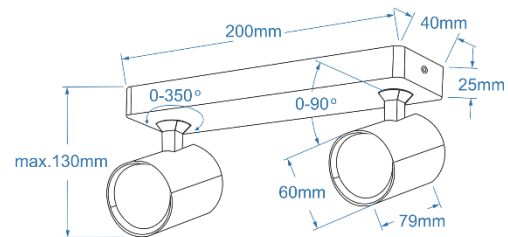

## Product Specifications:

N/A

Line:	TECHNICAL
Type:	EXPOSED DOWNLIGHT
Adjustment:	YES
Color:	MATT WHITE
Material:	ALUMINIUM
Light source:	2
Type of source:	GU10
Lumens:	DEPEND ON THE LIGHT SOURCE
Kelvins:	DEPEND ON THE LIGHT SOURCE
Beam angle:	DEPEND ON THE LIGHT SOURCE
Dimmable:	DEPEND ON THE LIGHT SOURCE
CCT	DEPEND ON THE LIGHT SOURCE
RGB:	DEPEND ON THE LIGHT SOURCE
CRI:	DEPEND ON THE LIGHT SOURCE
Voltage:	230 V.
Power:	2 x 50 W.
Electric shock class:	I
Protection class	IP20
Switch location	N/A
Tilt	90°
Rotation	350°

## Dimensions:

Product:	height / width / length [cm.]	13 / 10 / 25
Ceiling base:	height / diameter / width / length [cm.]	2,5 / 4 / 20
Shades:	height / diameter [cm.]	8 / 6

Included

-

Azzardo Sp. z o.o.  
ul. Strzeszyńska 33 60-479 Poznań,  
NIP: 929-185-75-07