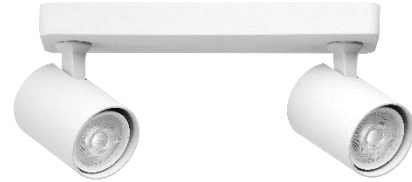

EXO 2 LINE 20 WH

AZ7217, EAN 5901238472179

## Product Specifications:

N/A

Line:	TECHNICAL
Type:	EXPOSED DOWNLIGHT
Adjustment:	YES
Color:	MATT WHITE
Material:	ALUMINIUM
Light source:	2
Type of source:	GU10
Lumens:	DEPEND ON THE LIGHT SOURCE
Kelvins:	DEPEND ON THE LIGHT SOURCE
Beam angle:	DEPEND ON THE LIGHT SOURCE
Dimmable:	DEPEND ON THE LIGHT SOURCE
CCT	DEPEND ON THE LIGHT SOURCE
RGB:	DEPEND ON THE LIGHT SOURCE
CRI:	DEPEND ON THE LIGHT SOURCE
Voltage:	230 V.
Power:	2 x 50 W.
Electric shock class:	I
Protection class	IP20
Switch location	N/A
Tilt	90°
Rotation	350°