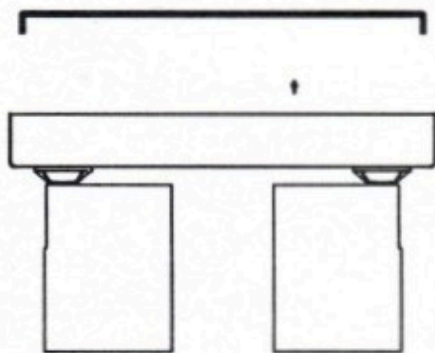

# AZzardo®

LIGHTING

Product Name : EXO 2 LINE 20 Series

Model:AZ7216/AZ7217/AZ7218

1

2

3

4