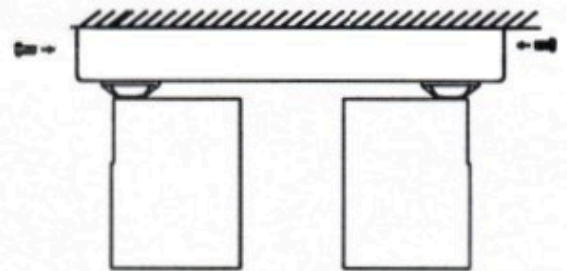

# AZzardo®

LIGHTING

Product Name : EXO 2 LINE 20 Series

Model:AZ7216/AZ7217/AZ7218

1

2

3

4