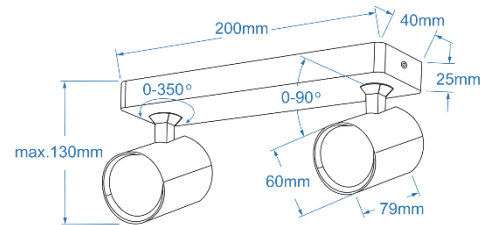

EXO 2 LINE 20 BEIGE

AZ7218, EAN 5901238472186

Product Specifications:

N/A

Line:	TECHNICAL
Type:	EXPOSED DOWNLIGHT
Adjustment:	YES
Color:	MATT BEIGE
Material:	ALUMINIUM
Light source:	2
Type of source:	GU10
Lumens:	DEPEND ON THE LIGHT SOURCE
Kelvins:	DEPEND ON THE LIGHT SOURCE
Beam angle:	DEPEND ON THE LIGHT SOURCE
Dimmable:	DEPEND ON THE LIGHT SOURCE
CCT	DEPEND ON THE LIGHT SOURCE
RGB:	DEPEND ON THE LIGHT SOURCE
CRI:	DEPEND ON THE LIGHT SOURCE
Voltage:	230 V.
Power:	2 x 50 W.
Electric shock class:	I
Protection class	IP20
Switch location	N/A
Tilt	90°
Rotation	350°

Dimensions:

Product:	height / width / length [cm.]	13 / 10 / 25
Ceiling base:	height / diameter / width / length [cm.]	2,5 / 4 / 20
Shades:	height / diameter [cm.]	8 / 6

Included

-

Azzardo Sp. z o.o.
ul. Strzeszyńska 33 60-479 Poznań,
NIP: 929-185-75-07