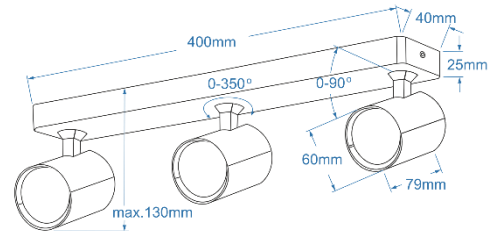

EXO 3 LINE 40 BK

AZ7219, EAN 5901238472193

Product Specifications:

N/A

Line:	TECHNICAL
Type:	EXPOSED DOWNLIGHT
Adjustment:	YES
Color:	MATT BLACK
Material:	ALUMINIUM
Light source:	3
Type of source:	GU10
Lumens:	DEPEND ON THE LIGHT SOURCE
Kelvins:	DEPEND ON THE LIGHT SOURCE
Beam angle:	DEPEND ON THE LIGHT SOURCE
Dimmable:	DEPEND ON THE LIGHT SOURCE
CCT	DEPEND ON THE LIGHT SOURCE
RGB:	DEPEND ON THE LIGHT SOURCE
CRI:	DEPEND ON THE LIGHT SOURCE
Voltage:	230 V.
Power:	3 x 50 W.
Electric shock class:	I
Protection class	IP20
Switch location	N/A
Tilt	90°
Rotation	350°

Dimensions:

Product:	height / width / length [cm.]	13 / 10 / 44
Ceiling base:	height / diameter / width / length [cm.]	2,5 / 4 / 40
Shades:	height / diameter [cm.]	8 / 6

Included

-

Azzardo Sp. z o.o.
ul. Strzeszyńska 33 60-479 Poznań,
NIP: 929-185-75-07