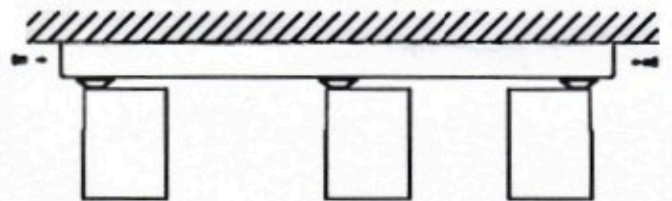

AZzardo®

LIGHTING

Product Name:EXO 3 LINE 40 Series

Model:AZ7219/AZ7220/AZ7221

1

2

3

4