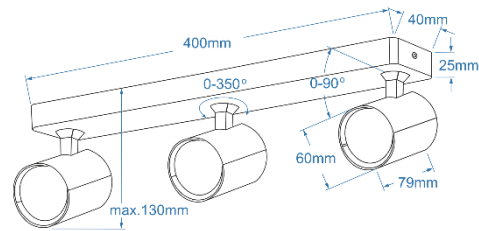

EXO 3 LINE 40 WH

AZ7220, EAN 5901238472209

Product Specifications:

N/A

Line:	TECHNICAL
Type:	EXPOSED DOWNLIGHT
Adjustment:	YES
Color:	MATT WHITE
Material:	ALUMINIUM
Light source:	3
Type of source:	GU10
Lumens:	DEPEND ON THE LIGHT SOURCE
Kelvins:	DEPEND ON THE LIGHT SOURCE
Beam angle:	DEPEND ON THE LIGHT SOURCE
Dimmable:	DEPEND ON THE LIGHT SOURCE
CCT	DEPEND ON THE LIGHT SOURCE
RGB:	DEPEND ON THE LIGHT SOURCE
CRI:	DEPEND ON THE LIGHT SOURCE
Voltage:	230 V.
Power:	3 x 50 W.
Electric shock class:	I
Protection class	IP20
Switch location	N/A
Tilt	90°
Rotation	350°

Dimensions:

Product:	height / width / length [cm.]	13 / 10 / 44
Ceiling base:	height / diameter / width / length [cm.]	2,5 / 4 / 40
Shades:	height / diameter [cm.]	8 / 6

Included

-

Azzardo Sp. z o.o.
ul. Strzeszyńska 33 60-479 Poznań,
NIP: 929-185-75-07