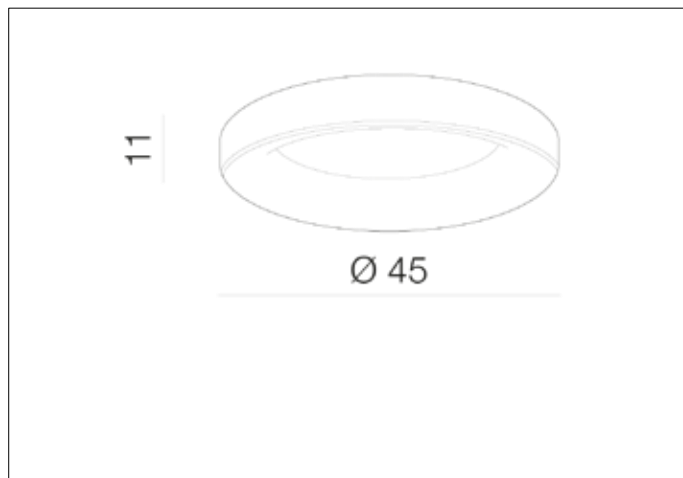

Azzardo[®]
LIGHTING

SOVANA TOP 45 CCT+REMOTE
CONTROL BEIGE AZ7542,
EAN5901238475422

Dimensions height / width / length [cm]

Product	11 x 45 x N/A
Ceiling base:	3 x 39 x N/A
Shades	8 x 45 x N/A

Shipping info height / width / length [cm]

BOX 1:	59 x 13 x 57
Net weight [kg]	3,1
Gross weight [kg]	3,4

Energy efficiency

Azzardo Sp. z o.o.
ul. Strzeszyńska 33 60-479 Poznań,
NIP: 929-185-75-07

www.azzardolighting.com

Product Specifications

Line	Decorative
Type	Top
Color	Beige Matt
Material	Aluminium / PVC
Light source	1
Type of socket	LED INTEGRATED
Lumens	2515
Kelvins	2800 ~ 5400
Beam angle	155°
Dimmable	YES
CCT	YES
RGB	NO
RA	≥ 80
Remote control	YES
Voltage	230V
Power	39W
Electric shock class	1
Protection class	IP20