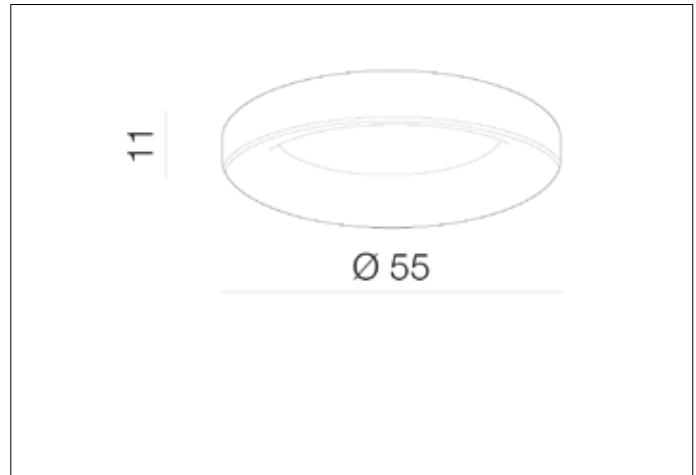

Azzardo[®]
LIGHTING

SOVANA TOP 55 CCT+REMOTE
CONTROL BEIGE AZ7543,
EAN5901238475439

Dimensions height / width / length [cm]

Product	11 x 55 x N/A
Ceiling base:	3 x 48,5 x N/A
Shades	8 x 55 x N/A

Shipping info height / width / length [cm]

BOX 1:	12 x 67 x 67
Net weight [kg]	4,3
Gross weight [kg]	4,7

Energy efficiency

Azzardo Sp. z o.o.
ul. Strzeszyńska 33 60-479 Poznań,
NIP: 929-185-75-07

www.azzardolighting.com

Product Specifications

Line	Decorative
Type	Top
Color	Beige Matt
Material	Aluminium / PVC
Light source	1
Type of socket	LED INTEGRATED
Lumens	2433
Kelvins	2800 ~ 5700
Beam angle	142°
Dimmable	YES
CCT	YES
RGB	NO
RA	≥ 80
Remote control	YES
Voltage	230 V
Power	48 W
Electric shock class	1
Protection class	IP20